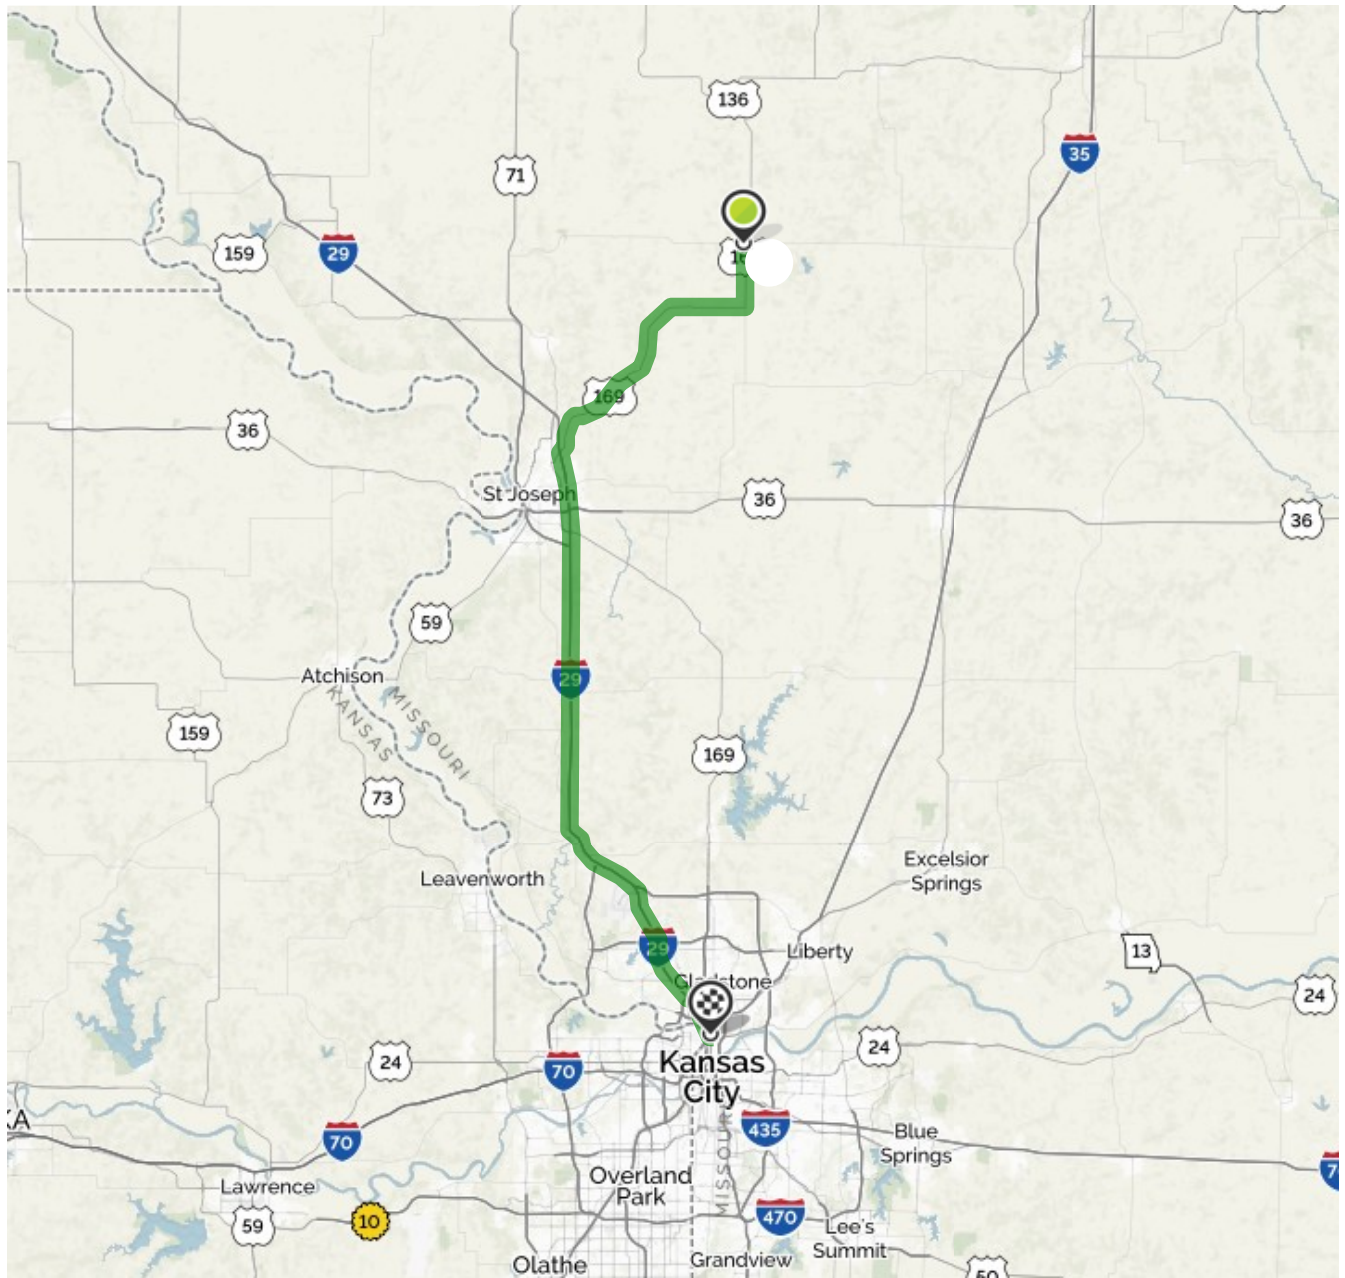

----- Then 4.91 miles ----- 4.96 total miles

3. Turn **right** onto NW Highway 169.
NW Highway 169 is 0.9 miles past NW Liberty Rd.

If you are on NW Highway 31 and reach NW Stewart Rd you've gone about 1 mile too far.

If you are on MO-9 and reach E 21st Ave you've gone a little too far.

----- Then 0.17 miles ----- 77.76 total miles

10. Turn **left** onto Swift Ave.

Then 0.01 miles

77.77 total miles

11. Take the 1st **right** onto E 23rd Ave.

If you reach E 25th Ave you've gone a little too far.

----- Then 0.20 miles -----

77.97 total miles

12. North Kansas City High School, 620 E 23rd Ave, N Kansas City, MO, 620 E 23RD AVE is on the **left**.

Your destination is just past Gentry St.

If you reach Howell St you've gone a little too far.

Use of directions and maps is subject to our [Terms of Use](#). We don't guarantee accuracy, route conditions or usability. You assume all risk of use.